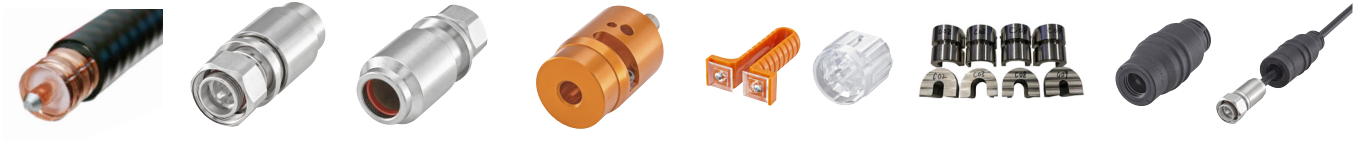

Cold-Weld Connectors, Accessories and Tools

The rapid expansion of infrastructure for small cell and 5G applications makes a simple and fast RF coax cable installation indispensable. Rosenberger Cold-Weld RF Connectors are a highly reliable connection solution, which is field installable in an efficient way, also meeting the high demands for PIM and Return Loss.

Visit www.rosenberger.com/coldweld for more information.

Essential Connectors and Tools

Cable Size	Connectors		Stripping Tool	Center Conductor Cleaning Tool	Press Inserts	Weather Proofing Boots
1/4" superflexible	4.3-10 male	64S1P1-C09N1	60W110-C09	SLT004-001 (optional)	11W119-C09/90	SLWK111P-C09
	NEX10® male	89S1P1-C09N1				SLWK110P-C09
3/8" superflexible	4.3-10 male	64S1P1-C02N1	60W110-C02		11W119-C02/90	SLWK111P-C09
	NEX10® male	89S1P1-C02N1				SLWK110P-C09
1/2" superflexible	4.3-10 male	64S1P1-C08N1	60W110-C08-02	11W119-C08/90	SLWK111P-C03	
	NEX10® male	89S1P1-C08N1			SLWK110P-C03	
1/2" flexible	4.3-10 male	64S1P1-C03N1	60W018-C03	SLT010-C03 (pack of 10)	11W119-C03/90	SLWK111P-C03
	NEX10® male	89S1P1-C03N1				SLWK110P-C03

Battery-Powered Hydraulic Press

Description
Battery-Powered Press Ridgid RP 240
Ridgid 7/8" Compression Frameset

Accessories

Rosenberger No.	Description
SLZ009-000	Cleaning Kit
SLZ009-001	Cleaning Kit
SLZ009-003	Cleaning Kit
SLZ002-000	Cable Cutting Tool
11W119-000	Press Inserts