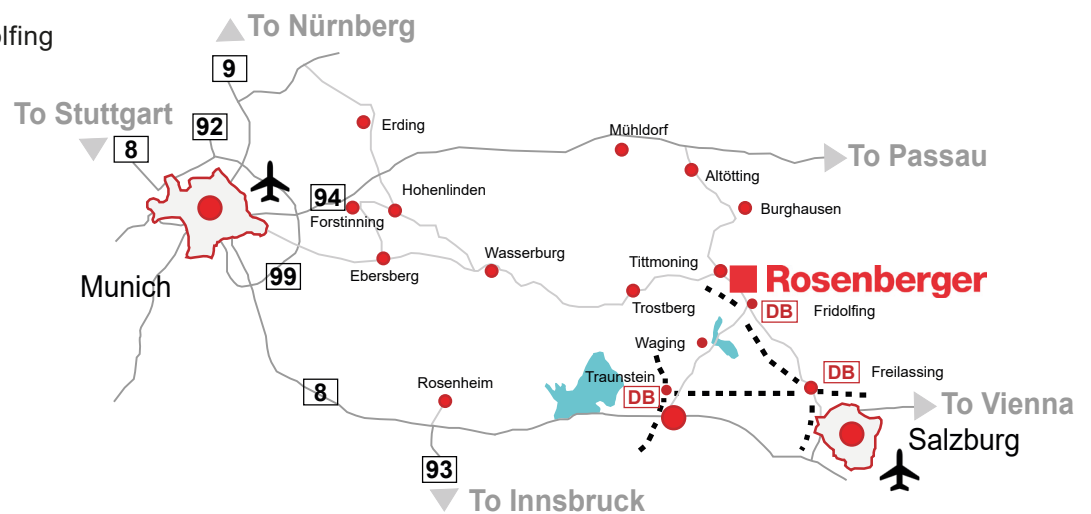

If you need assistance planning your journey, don't hesitate to contact us.

Phone: +49 8684 18-0, info@rosenberger.com