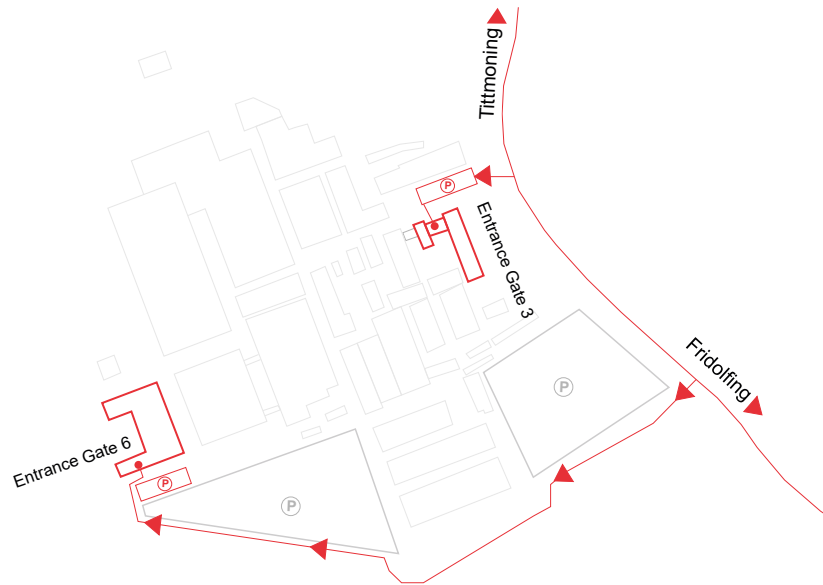

## How to reach Rosenberger

#### From Germany

- Highway A 94 (Munich-Passau), Exit Altötting, via Burgkirchen and Tittmoning to Fridolfing
- Highway A 8 (Munich-Salzburg), Exit Traunstein/Siegsdorf, via Waging am See to Fridolfing
- Main road B 20, Exit Gewerbegebiet Fridolfing

#### From Austria

- Highway A 1 (West Highway), Exit Salzburg-Mitte/ Freilassing
- Main road B 20 to Burghausen, Exit industrial area Fridolfing