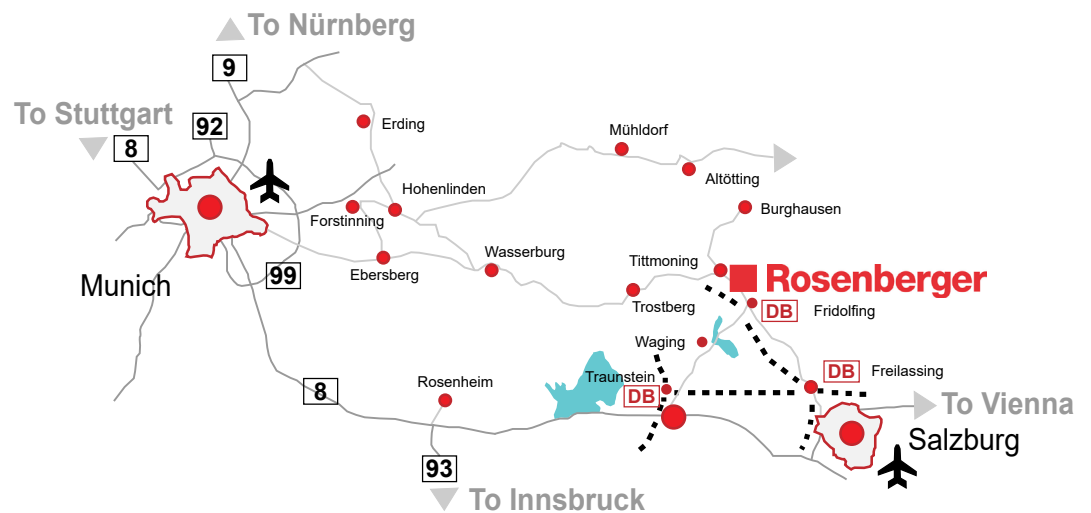

#### From Germany

- Highway A 8 (Munich-Salzburg), Exit Traunstein/Siegsdorf, via Waging am See to Fridolfing
- Main road B 20, Exit Gewerbegebiet Fridolfing

### By Plane

- Airport Munich Franz-Josef-Strauss
- Salzburg Airport W. A. Mozart

### By Train

- Freilassing or Mühldorf to Fridolfing station
- Traunstein station

### From Austria

- Highway A 1 (West Highway), Exit Salzburg-Mitte/Freilassing
- Main road B 20 to Burghausen, Exit industrial area Fridolfing

If you need assistance planning your journey, don't hesitate to contact us.