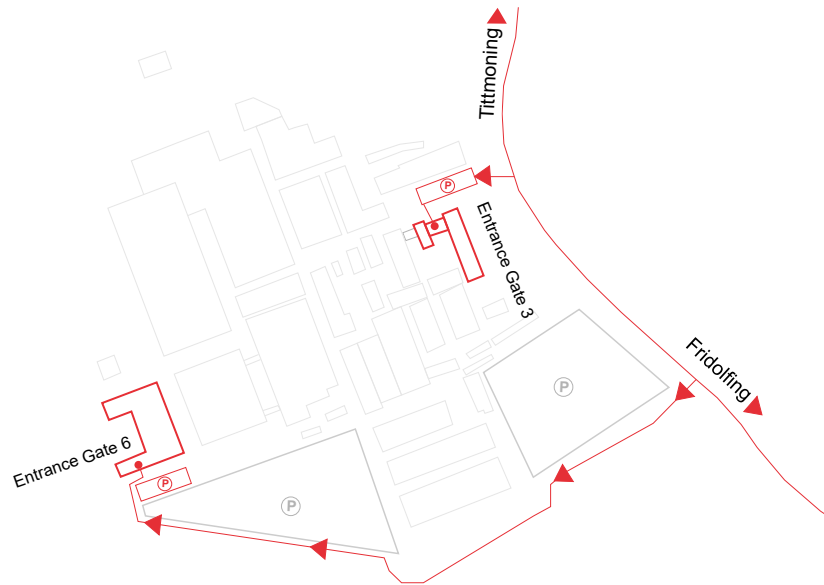

## How to reach Rosenberger

#### From Germany

- Highway A 8 (Munich-Salzburg), Exit Traunstein/Siegsdorf, via Waging am See to Fridolfing
- Main road B 20, Exit Gewerbegebiet Fridolfing

### By Train

- Freilassing or Mühldorf to Fridolfing station
- Traunstein station

### From Austria

- Highway A 1 (West Highway), Exit Salzburg-Mitte/Freilassing
- Main road B 20 to Burghausen, Exit industrial area Fridolfing

If you need assistance planning your journey, don't hesitate to contact us.